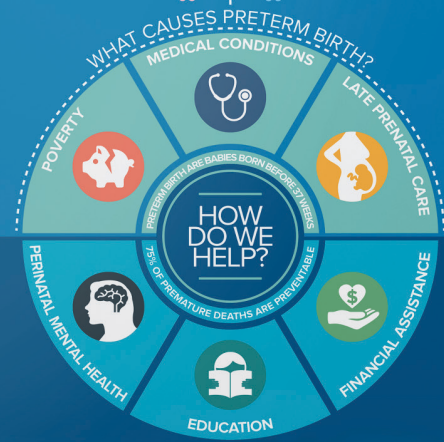

Miracle Babies

POP UP BANNER DISPLAY