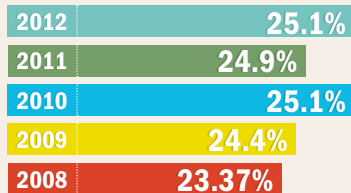

Obesity among women of childbearing age**

1 million preterm babies die after birth worldwide

The annual cost of caring for babies in the NICU in the United States is $26 billion

8745 Aero Drive, Suite 111, San Diego, CA 92123
T 858.633.8540 • www.miraclebabies.org